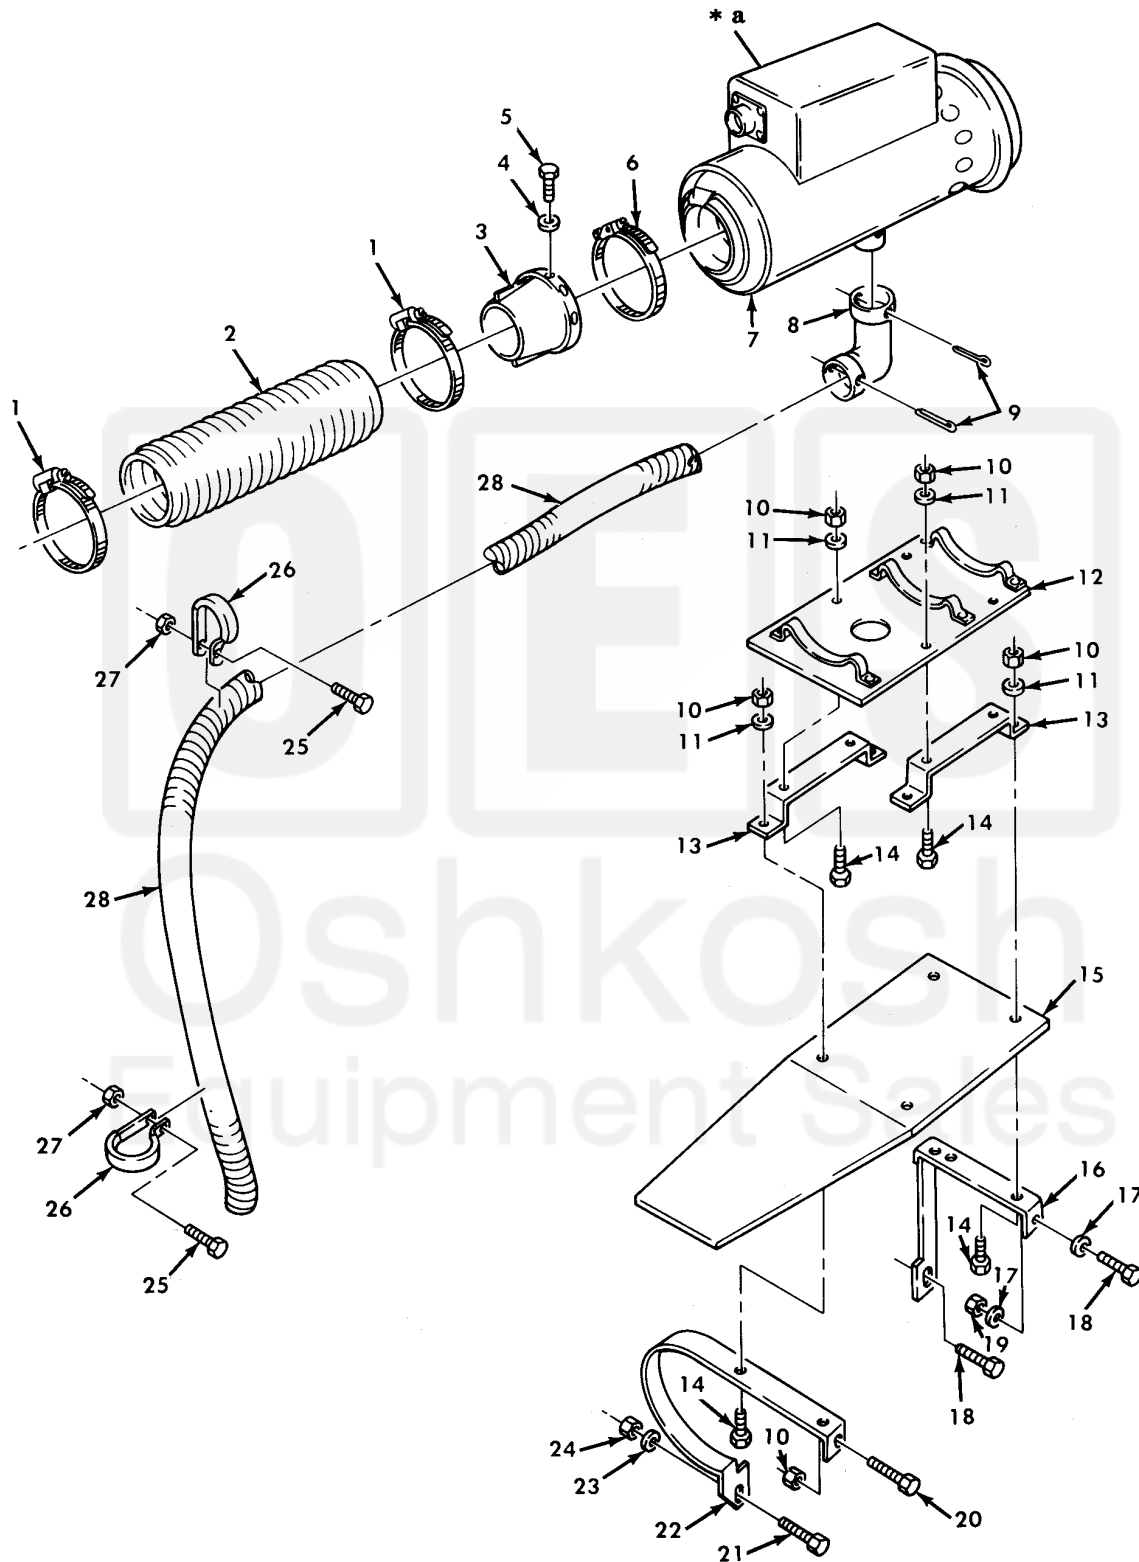

UNIT, DIRECT SUPPORT, AND GENERAL SUPPORT MAINTENANCE
REPAIR PARTS AND SPECIAL TOOLS LIST
TRUCK, 5-TON, 6X6, M809 SERIES TRUCKS (DIESEL)

* a FOR BREAKDOWN SEE FIGURE 460

Figure 459. Fuel Burning Personnel Heater Kit, Heater Exhaust, and Mounting Hardware.

(1) ITEM NO	(2) SMR CODE	(3) NSN	(4) CAGEC	(5) PART NUMBER	(6) DESCRIPTION AND USABLE ON CODE (UOC)	(7) QTY
GROUP 3303 WINTERIZATION KITS						
FIG. 459 FUEL BURNING PERSONNEL HEATER KIT, HEATER EXHAUST, AND MOUNING HARDWARE						
1	PAOZZ	4730-00-908-6293	06481	009086293	CLAMP, HOSE PART OF KIT P/N 11648556	2
2	KFOZZ		19207	11677625-1	HOSE, AIR DUCT PART OF KIT P/N 11648556.....	1
3	PAOZZ	4520-00-752-4078	19207	7524078	ADAPTER ASSEMBLY, CO PART OF KIT P/N 11648556.....	1
4	PAOZZ	5310-00-061-0004	96906	MS45904-57	WASHER, LOCK PART OF KIT P/N 11648556.....	4
5	PAOZZ	5305-00-889-3002	96906	MS35206-242	SCREW, MACHINE PART OF KIT P/N 11648556.....	4
6	PAOZZ	4730-00-908-6294	75160	C16054	CLAMP, HOSE PART OF KIT P/N 11648556	2
7	PAOFF	2540-01-194-3323	81349	MIL-PRF-62550/3	HEATER, VEHICULAR, CO PART OF KIT P/N 11648556.....	1
8	PFOZZ	4730-01-039-8105	19207	7951084-2	ELBOW, TUBE PART OF KIT P/N 11648556	1
9	PAOZZ	5315-00-059-0187	96906	MS24665-363	PIN, COTTER PART OF KIT P/N 11648556	2
10	PAOZZ	5310-00-982-4912	96906	MS21045-5	NUT, SELF-LOCKING, HE PART OF KIT P/N 11648556.....	8
11	PAOZZ	5310-00-081-4219	96906	MS27183-12	WASHER, FLAT PART OF KIT P/N 11648556.....	8
12	PAOZZ	5340-01-121-9870	19207	11677763-1	BRACKET, MOUNTING PART OF KIT P/N 11648556.....	1
13	PAOZA	2540-01-044-6218	19207	11677764-1	BRACKET, HEATER, PLAT PART OF KIT P/N 11648556.....	2
14	PAOZZ	5306-00-225-9088	96906	MS90726-33	BOLT, MACHINE PART OF KIT P/N 11648556.....	8
15	PFOZZ	5340-01-169-9855	19207	11677765	PLATE, MOUNTING, FLAT PART OF KIT P/N 11648556.....	1
16	PFOZZ	5340-01-114-7706	19207	11648509	BRACKET, DOUBLE ANGL PART OF KIT P/N 11648556.....	1
17	PAOZZ	5310-00-080-6004	96906	MS27183-14	WASHER, FLAT PART OF KIT P/N 11648556.....	2
18	PAOZZ	5305-00-269-2803	96906	MS90726-60	SCREW, CAP, HEXAGON H PART OF KIT P/N 11648556.....	2
19	PAOZZ	5310-00-982-4908	96906	MS21045-6	NUT, SELF-LOCKING, HE PART OF KIT P/N 11648556.....	1
20	PAOZZ	5306-00-225-9089	96906	MS90726-34	BOLT, MACHINE PART OF KIT P/N 11648556.....	1
21	PAOZZ	5305-00-719-5219	96906	MS90727-111	SCREW, CAP, HEXAGON H PART OF KIT P/N 11648556.....	1
22	KFOZZ		19207	11648511	BRACKET PART OF KIT P/N 11648556...	1
23	PAOZZ	5310-00-809-5998	96906	MS27183-18	WASHER, FLAT PART OF KIT P/N 11648556.....	1
24	PAOZZ	5310-00-062-4954	96906	MS21045-8	NUT, SELF-LOCKING, HE PART OF KIT P/N 11648556.....	1
25	PAOZZ	5306-00-068-0513	18876	MS90727001-06	SCREW, CAP, HEXAGON H PART OF KIT P/N 11648556.....	2
26	PAOZZ	5340-00-598-0225	88044	AN742-26	CLAMP, LOOP PART OF KIT P/N 11648556	2
27	PAOZZ	5310-00-061-7325	96906	MS21045-4	NUT, SLFLKG HEXAGON PART OF KIT P/N 11648556.....	2